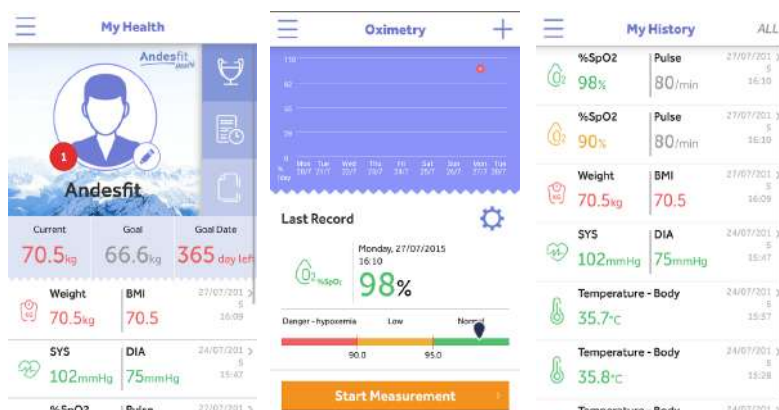

Mirrorgotchi

Mirrorgotchi is an innovation smart healthcare and connected mirror which solve the connected challenge and provide a complete wide range of elderly healthcare monitor anywhere and anytime in one single platform.

Mirror
Gotchi

- ✓ a. User friendly time / weather and daily news update
- ✓ b. Instant measure and record health data Including (Temperature/ Blood Pressure / Pulse and Oxygen saturation / Blood Glucose & Cholesterol and Fat & Hydration)
- ✓ c. AR Home exercise
- ✓ d. Unlimited Android Application extensions

Android 7.0

Quad-Core

LCD Display

Camera

8 megapixels

Together with personal healthcare devices, Mirrorgotchi forms a user friendly **Aging-In-Place** platform

Cloud smart health care platform

Thermometer

Blood Pressure

Glucose / Cholesterol Meter

Fat & Hydration Scale

Innovative Smart Mirror Meets SDG Goals

Contact us now for ordering

Shine Technology Limited
 Tel: +44 (0) 7311323238
 Email : info@shine8tech.com
<https://carrot.shine8tech.com/>