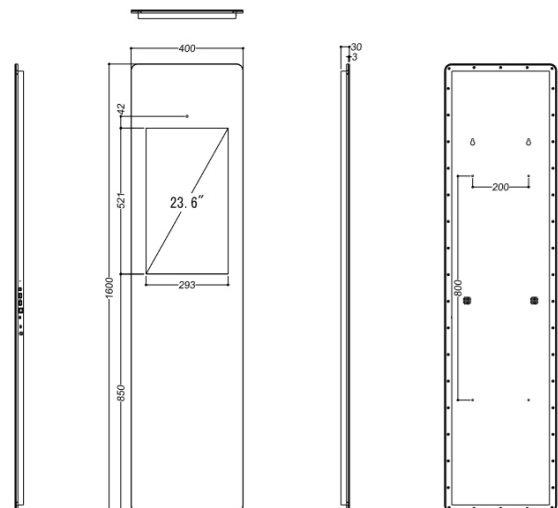

## 55" Mirror Display

Product Size: 1401(W) x 806 (H) x 60MM(D)

Display : 55 inch (Horizontal)

CPU: RK3399

Resolution: 1920\*1080

RAM: 2G

ROM: 8G

Android 7.0

## 23.6" Mirror Display

Product Size: 600(W) x 800(H) x 26mm(D)

Display : 23.6 inch touch screen panel

CPU: Rockchip 3288

Resolution: 1920\*1080

RAM: 2G

ROM: 8G

Andriod 6.0 or above

### 21.5" Magic Fitness Mirror

Installed with "Lympo Squat" Application

Mirror Size: 401(W) x 641(H) x 42.8mm(D)

Mirror Stand (Optional)

Display : 21.5 inch touch screen panel

CPU: RK3399

Resolution: 1920\*1080

## Mirror Size and specification

Model No	Smart Mirror with smart fitness platform
Size of monitor	23.6"
Material	Magic mirror/metal/aluminium
Size	400*1600*30mm
Color	Black/Silver
CPU	Rockchip RK3288
ARM	Cortex A17
Front camera	13MP